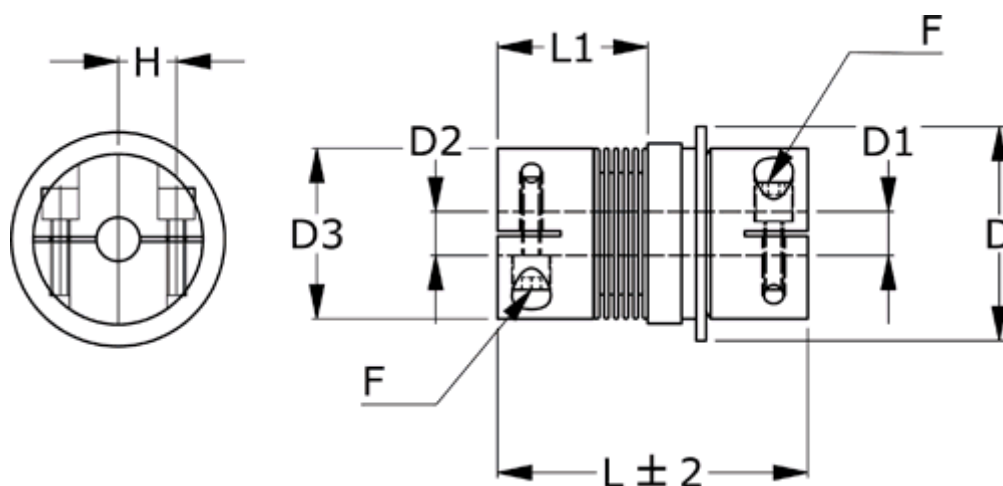

Data Sheet

Article number: 335010070650912D1

Description: Safety coupling BKK 007 multiposition
Length 65 mm, bore 9/12 mm, TKn max 4 NM

Measures

D = 49
D1 = 12
D2 = 9
D3 = 40.0
F = M4
H = 15.5
L = 65
L1 = 34.0

Nom. torque NM (TKn) = 4NM overload torque range 1
Position engagement = C = Synchronous
s = 0.7